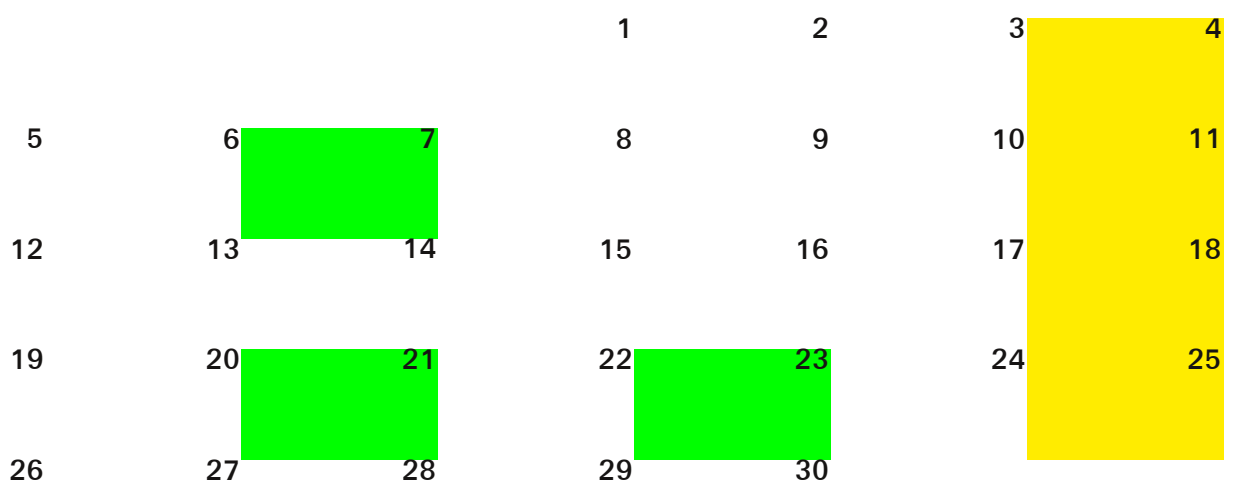

MEN'S HUB
CALENDAR 2018

January

1	2	3	4	5	6	7
8	9	10	11	12	13	14
15	16	17	18	19	20	21
22	23	24	25	26	27	28
29	30	31				

February

				1	2	3	4
5	6	7	8	9	10	11	11
12	13	14	15	16	17	18	18
19	20	21	22	23	24	25	25
26	27	28					

March

April

								1
2	3	4	5	6	7		8	
9	10	11	12	13	14		15	
16	17	18	19	20	21		22	
23	24	25	26	27	28		29	
30								

May

	1	2	3	4	5	6
7	8	9	10	11	12	13
14	15	16	17	18	19	20
21	22	23	24	25	26	27
28	29	30	31			

June

July

								1
2	3	4	5	6	7		8	
9	10	11	12	13	14		15	
16	17	18	19	20	21		22	
23	24	25	26	27	28		29	
30	31							

August

September

October

November

December